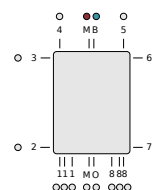

Prescription text

Pionowy grzejnik dekoracyjny z profilowaną płytą czołową, łagodnie wykończonymi krawędziami i osłonami bocznymi. To świetny wybór dla zwolenników mniej surowych, ale wciąż nowoczesnych wnętrz. Ten pionowy grzejnik pokojowy idealnie nadaje się do montażu na wąskiej ścianie. Produkowany w kolorze RAL 9016, inne kolory z palety RAL na zamówienie. Przyłącza: 4 x G 1/2" od dołu; 2 x G 1/2" od góry - do montażu odpowietrznika i korka. Zawieszenia, korki i odpowietrznik w komplecie z grzejnikiem. 10 lat gwarancji.