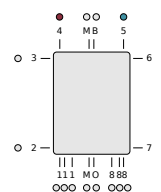

Schemat podłączenia